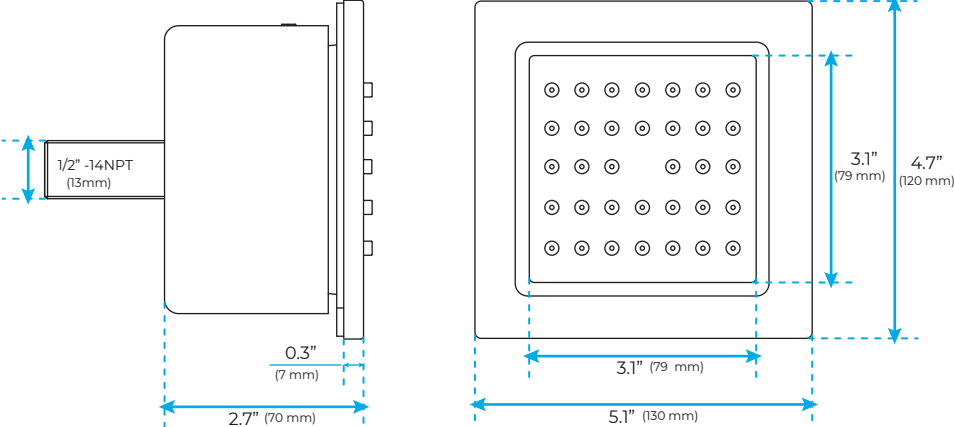

CHROME RAINFALL WATERFALL MIST REMOTE CONTROLLED LUXURIOUS THERMOSTATIC LED RECESSED CEILING MOUNT MUSICAL SHOWER SYSTEM WITH HAND SHOWER AND 6 JETTED BODY SPRAYS SPECIFICATIONS

- Shower Panel /Hose Material: 304 Stainless Steel
- Shower Head Size: 900*300 mm
- Showerheads Install: Embedded Ceiling Mounted
- Concealed Mixer Install: Wall-Mounted
- LED Shower Head Functions: Rainfall, Waterfall, Mist, Water Column
- Water Pressure: 0.3 MPA
- Water Flow: 16L/min~28L/min
- Shower Accessories Material: Brass
- LED Light: Need to Connect Power
- LED Light Color: 64 Color
- Shower Hose Length: 1.5M
- AC: 100-265V 50/60Hz
- Music: Need Bluetooth

Product shown is only for installation display purpose

All dimensions and specifications are nominal and may vary. Use actual products for accuracy in critical situations.

Shower Mixer

Product shown is only for installation display purpose

Shower Mixer Connections

Unit: mm

Hand Shower

Flow Rate: 2.0 GPM / 7.6 LPM

Spout

Body Jet

- FEATURES**
- Material: Brass
 - Base Plate Height: 5-1/8"
 - Base Plate Width: 5-1/8"
 - Jet Surface Area: 3-1/8"
 - Surface Depth: 1/4"
 - Adjustment Angle: 5°
 - Male NPT Connection: 1/2"
 - Maximum Flow Rate: 2.5 GPM (9.5L/min) max @ 80 psi