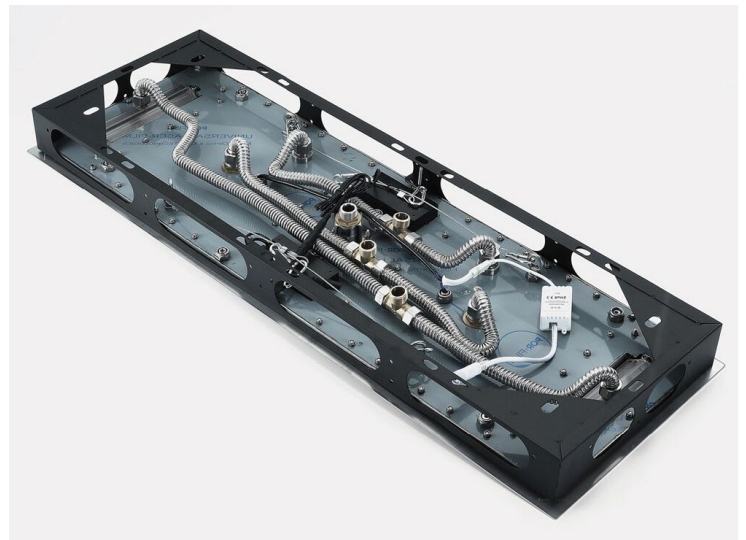

CHROME RAINFALL WATERFALL MIST REMOTE CONTROLLED LUXURIOUS THERMOSTATIC LED RECESSED CEILING MOUNT MUSICAL SHOWER SYSTEM WITH HAND SHOWER AND 6 JETTED BODY SPRAYS SPECIFICATIONS

- Shower Panel /Hose Material: 304 Stainless Steel
- Shower Head Size: 900*300 mm
- Showerheads Install: Embedded Ceiling Mounted
- Concealed Mixer Install: Wall-Mounted
- LED Shower Head Functions: Rainfall, Waterfall, Mist, Water Column
- Water Pressure: 0.3 MPA
- Water Flow: 16L/min~28L/min
- Shower Accessories Material: Brass
- LED Light: Need to Connect Power
- LED Light Color: 64 Color
- Shower Hose Length: 1.5M
- AC: 100-265V 50/60Hz
- Music: Need Bluetooth

Product shown is only for installation display purpose

All dimensions and specifications are nominal and may vary. Use actual products for accuracy in critical situations.

Shower Mixer

Product shown is only for installation display purpose

Shower Mixer Connections

Unit: mm

Hand Shower

Flow Rate: 2.0 GPM / 7.6 LPM

Spout

Body Jet

- FEATURES**
- Material: Brass
 - Base Plate Height: 5-1/8"
 - Base Plate Width: 5-1/8"
 - Jet Surface Area: 3-1/8"
 - Surface Depth: 1/4"
 - Adjustment Angle: 5°
 - Male NPT Connection: 1/2"
 - Maximum Flow Rate: 2.5 GPM (9.5L/min) max @ 80 psi