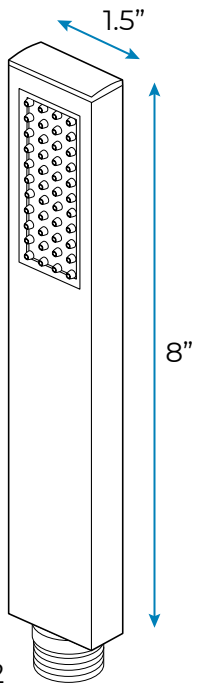

CHROME RAINFALL WATERFALL MIST REMOTE CONTROLLED LUXURIOUS THERMOSTATIC LED RECESSED CEILING MOUNT MUSICAL SHOWER SYSTEM WITH HAND SHOWER AND 6 JETTED BODY SPRAYS SPECIFICATIONS

- Shower Panel /Hose Material: 304 Stainless Steel
- Shower Head Size: 900*300 mm
- Showerheads Install: Embedded Ceiling Mounted
- Concealed Mixer Install: Wall-Mounted
- LED Shower Head Functions: Rainfall, Waterfall, Mist, Water Column
- Water Pressure: 0.3 MPA
- Water Flow: 16L/min~28L/min
- Shower Accessories Material: Brass
- LED Light: Need to Connect Power
- LED Light Color: 64 Color
- Shower Hose Length: 1.5M
- AC: 100-265V 50/60Hz
- Music: Need Bluetooth

Product shown is only for installation display purpose

All dimensions and specifications are nominal and may vary. Use actual products for accuracy in critical situations.

Shower Mixer

Product shown is only for installation display purpose

Shower Mixer Connections

Unit: mm

Hand Shower

Flow Rate: 2.0 GPM / 7.6 LPM

Spout

Body Jet

- FEATURES**
- Material: Brass
 - Base Plate Height: 5-1/8"
 - Base Plate Width: 5-1/8"
 - Jet Surface Area: 3-1/8"
 - Surface Depth: 1/4"
 - Adjustment Angle: 5°
 - Male NPT Connection: 1/2"
 - Maximum Flow Rate: 2.5 GPM (9.5L/min) max @ 80 psi