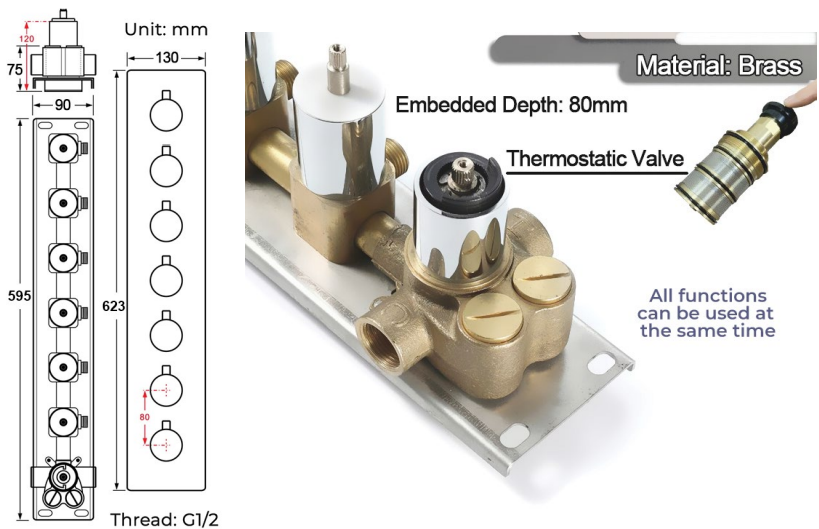

CHROME RAINFALL WATERFALL MIST REMOTE CONTROLLED LUXURIOUS THERMOSTATIC LED RECESSED CEILING MOUNT MUSICAL SHOWER SYSTEM WITH HAND SHOWER AND 6 JETTED BODY SPRAYS SPECIFICATIONS

- Shower Panel /Hose Material: 304 Stainless Steel
- Shower Head Size: 900*300 mm
- Showerheads Install: Embedded Ceiling Mounted
- Concealed Mixer Install: Wall-Mounted
- LED Shower Head Functions: Rainfall, Waterfall, Mist, Water Column
- Water Pressure: 0.3 MPA
- Water Flow: 16L/min~28L/min
- Shower Accessories Material: Brass
- LED Light: Need to Connect Power
- LED Light Color: 64 Color
- Shower Hose Length: 1.5M
- AC: 100-265V 50/60Hz
- Music: Need Bluetooth

Product shown is only for installation display purpose

All dimensions and specifications are nominal and may vary. Use actual products for accuracy in critical situations.

Shower Mixer

Product shown is only for installation display purpose

Shower Mixer Connections

Unit: mm

Hand Shower

Flow Rate: 2.0 GPM / 7.6 LPM

Spout

Body Jet

- FEATURES**
- Material: Brass
 - Base Plate Height: 5-1/8"
 - Base Plate Width: 5-1/8"
 - Jet Surface Area: 3-1/8"
 - Surface Depth: 1/4"
 - Adjustment Angle: 5°
 - Male NPT Connection: 1/2"
 - Maximum Flow Rate: 2.5 GPM (9.5L/min) max @ 80 psi