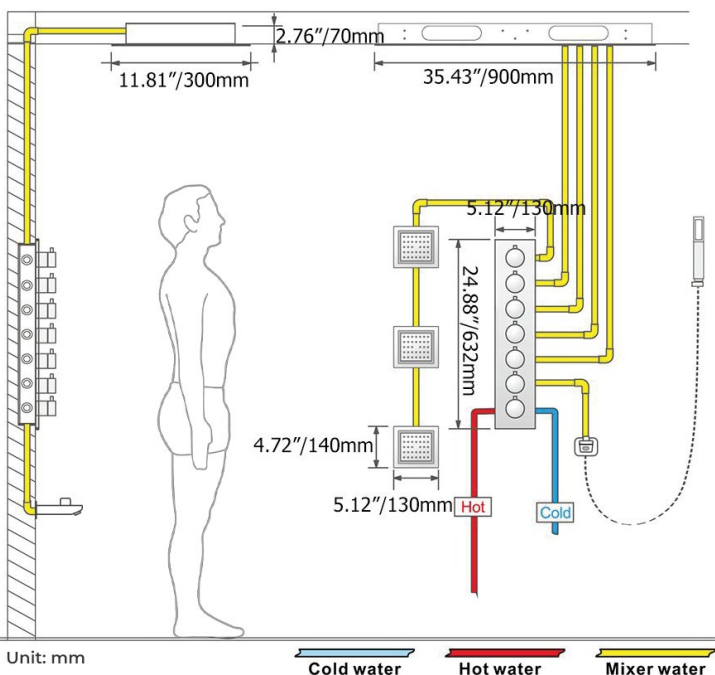

CHROME RAINFALL WATERFALL MIST REMOTE CONTROLLED LUXURIOUS THERMOSTATIC LED RECESSED CEILING MOUNT MUSICAL SHOWER SYSTEM WITH HAND SHOWER AND 6 JETTED BODY SPRAYS SPECIFICATIONS

- Shower Panel /Hose Material: 304 Stainless Steel
- Shower Head Size: 900*300 mm
- Showerheads Install: Embedded Ceiling Mounted
- Concealed Mixer Install: Wall-Mounted
- LED Shower Head Functions: Rainfall, Waterfall, Mist, Water Column
- Water Pressure: 0.3 MPA
- Water Flow: 16L/min~28L/min
- Shower Accessories Material: Brass
- LED Light: Need to Connect Power
- LED Light Color: 64 Color
- Shower Hose Length: 1.5M
- AC: 100-265V 50/60Hz
- Music: Need Bluetooth

Product shown is only for installation display purpose

All dimensions and specifications are nominal and may vary. Use actual products for accuracy in critical situations.

Shower Mixer

Product shown is only for installation display purpose

Shower Mixer Connections

Unit: mm

Hand Shower

Flow Rate: 2.0 GPM / 7.6 LPM

Spout

Body Jet

- FEATURES**
- Material: Brass
 - Base Plate Height: 5-1/8"
 - Base Plate Width: 5-1/8"
 - Jet Surface Area: 3-1/8"
 - Surface Depth: 1/4"
 - Adjustment Angle: 5°
 - Male NPT Connection: 1/2"
 - Maximum Flow Rate: 2.5 GPM (9.5L/min) max @ 80 psi