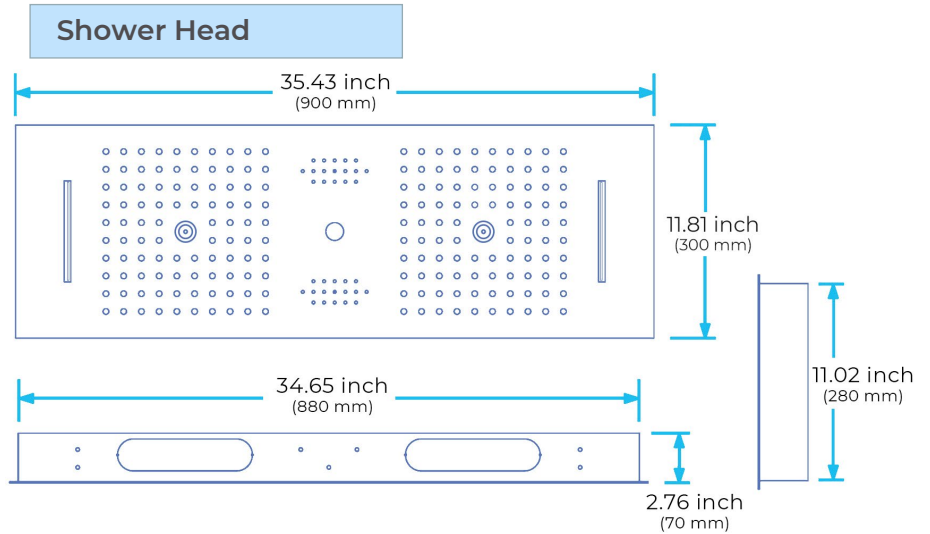

CHROME RAINFALL WATERFALL MIST REMOTE CONTROLLED LUXURIOUS THERMOSTATIC LED RECESSED CEILING MOUNT MUSICAL SHOWER SYSTEM WITH HAND SHOWER AND 6 JETTED BODY SPRAYS SPECIFICATIONS

- Shower Panel /Hose Material: 304 Stainless Steel
- Shower Head Size: 900*300 mm
- Showerheads Install: Embedded Ceiling Mounted
- Concealed Mixer Install: Wall-Mounted
- LED Shower Head Functions: Rainfall, Waterfall, Mist, Water Column
- Water Pressure: 0.3 MPA
- Water Flow: 16L/min~28L/min
- Shower Accessories Material: Brass
- LED Light: Need to Connect Power
- LED Light Color: 64 Color
- Shower Hose Length: 1.5M
- AC: 100-265V 50/60Hz
- Music: Need Bluetooth

Product shown is only for installation display purpose

All dimensions and specifications are nominal and may vary. Use actual products for accuracy in critical situations.

Shower Mixer

Product shown is only for installation display purpose

Shower Mixer Connections

Unit: mm

Hand Shower

Flow Rate: 2.0 GPM / 7.6 LPM

Spout

Body Jet

- FEATURES**
- Material: Brass
 - Base Plate Height: 5-1/8"
 - Base Plate Width: 5-1/8"
 - Jet Surface Area: 3-1/8"
 - Surface Depth: 1/4"
 - Adjustment Angle: 5°
 - Male NPT Connection: 1/2"
 - Maximum Flow Rate: 2.5 GPM (9.5L/min) max @ 80 psi