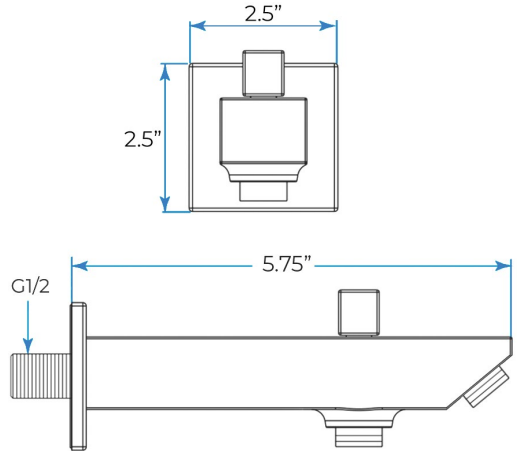

CHROME RAINFALL WATERFALL MIST REMOTE CONTROLLED LUXURIOUS THERMOSTATIC LED RECESSED CEILING MOUNT MUSICAL SHOWER SYSTEM WITH HAND SHOWER AND 6 JETTED BODY SPRAYS SPECIFICATIONS

- Shower Panel /Hose Material: 304 Stainless Steel
- Shower Head Size: 900*300 mm
- Showerheads Install: Embedded Ceiling Mounted
- Concealed Mixer Install: Wall-Mounted
- LED Shower Head Functions: Rainfall, Waterfall, Mist, Water Column
- Water Pressure: 0.3 MPA
- Water Flow: 16L/min~28L/min
- Shower Accessories Material: Brass
- LED Light: Need to Connect Power
- LED Light Color: 64 Color
- Shower Hose Length: 1.5M
- AC: 100-265V 50/60Hz
- Music: Need Bluetooth

Product shown is only for installation display purpose

All dimensions and specifications are nominal and may vary. Use actual products for accuracy in critical situations.

Shower Mixer

Product shown is only for installation display purpose

Shower Mixer Connections

Unit: mm

Hand Shower

Flow Rate: 2.0 GPM / 7.6 LPM

Spout

Body Jet

- FEATURES**
- Material: Brass
 - Base Plate Height: 5-1/8"
 - Base Plate Width: 5-1/8"
 - Jet Surface Area: 3-1/8"
 - Surface Depth: 1/4"
 - Adjustment Angle: 5°
 - Male NPT Connection: 1/2"
 - Maximum Flow Rate: 2.5 GPM (9.5L/min) max @ 80 psi